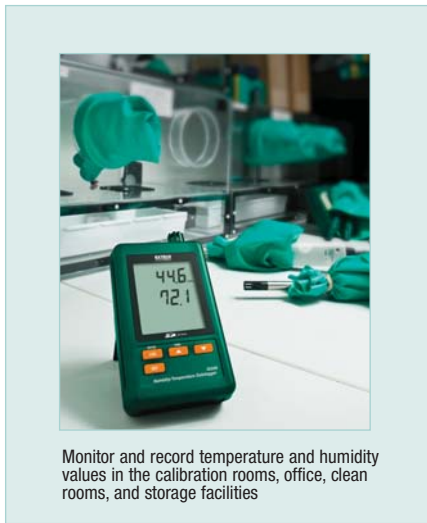

# Humidity/Temperature Datalogger

**Records data on an SD card in Excel<sup>®</sup> format**

For easy transfer to a PC for analysis

## Features:

- Dual LCD simultaneously displays Relative Humidity and Temperature readings
- Datalogger date/time stamps and stores readings on an SD card in Excel<sup>®</sup> format for easy transfer to a PC
- Selectable data sampling rate: 5, 10, 30, 60, 120, 300, 600 seconds or Auto
- Complete with 6 AAA batteries, 2G SD card, Universal AC Adaptor, and mounting bracket

Patent Pending

Specifications	Range	Resolution	Accuracy (%rdg+digits)
Temperature	32 to 122°F 0 to 50°C	0.1°F/°C	±1.8°F ±0.8°C
Humidity	10 to 95%RH	0.1%RH	±4%RH
Datalogging interval	5, 10, 30, 60, 120, 300, 600 seconds or Auto		
Memory	2,000K data using a 2G SD card		
Dimensions	5.2 x 3.1 x 1.3" (132 x 80 x 32mm)		
Weight	9.9oz (282g)		